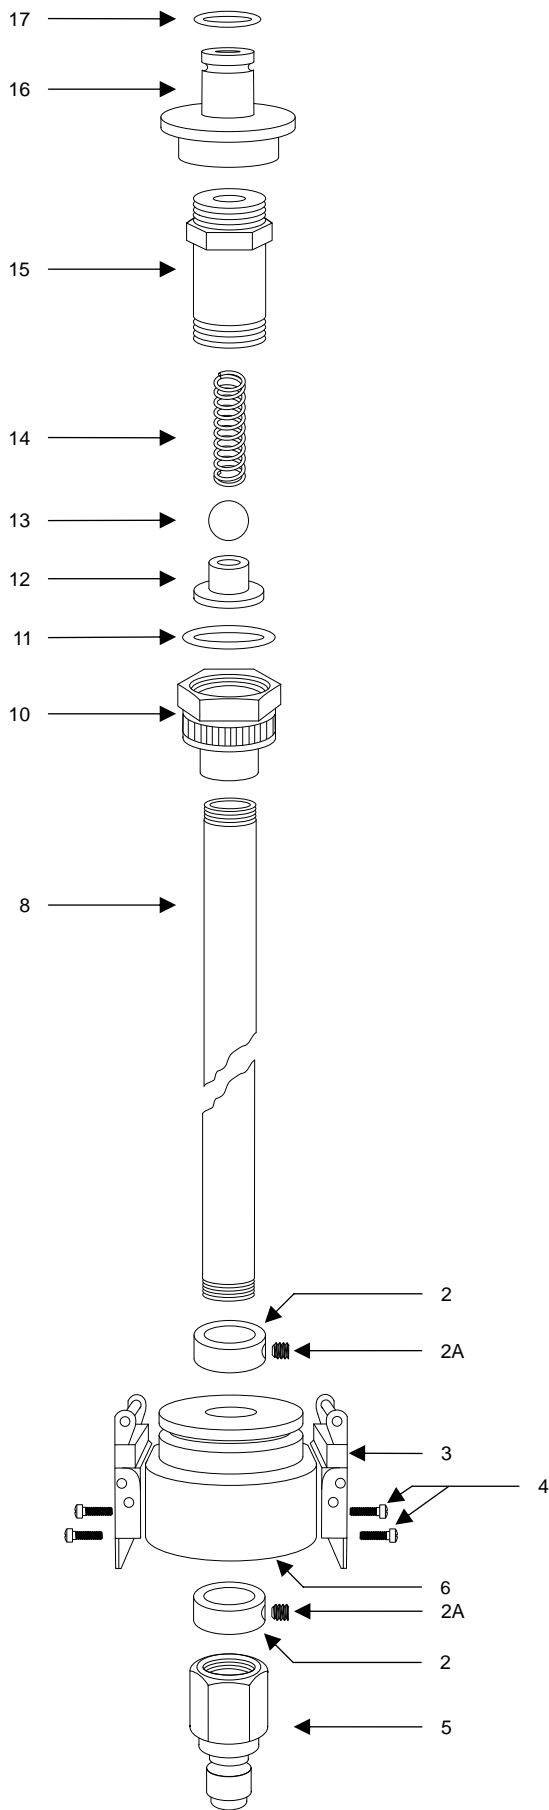

CFS Tape Apla-Cator Insert

Ref#	Part#	Description
2	SC-9-A	9/16" Alum Shaft Collar
2A	1173257	1/4" - 20 SS C P Screw
3	HC83314-2SS	SS Latch Catch
4	0170772	6-32 x 3/8 P H SS Screw
5	E3F3-S	3/8" F Full Flow SS Plug
6	C-009-CFS	Air End Cap w/Press Inserts
8	6061T6-28	.675 od x .150 wall Tube
8	6061T6-3	.675 od x .150 wall Tube
8	6061T6-4	.675 od x .150 wall Tube
8	6061T6-5	.675 od x .150 wall Tube
10	501-1206C	3/8" FPT x 3/4" FGHT
11	9452K82	118 Buna N O-Ring
12	12SWS3165	Nylon Shoulder Bushing
13	9529K23	9/16" 440C SS Ball
14	36095GS	SS Spring
15	CF-001	Ball & Spring Valve Body
16	CF-002	Taper Adapter
17	9396K28	115 Silicone O-Ring